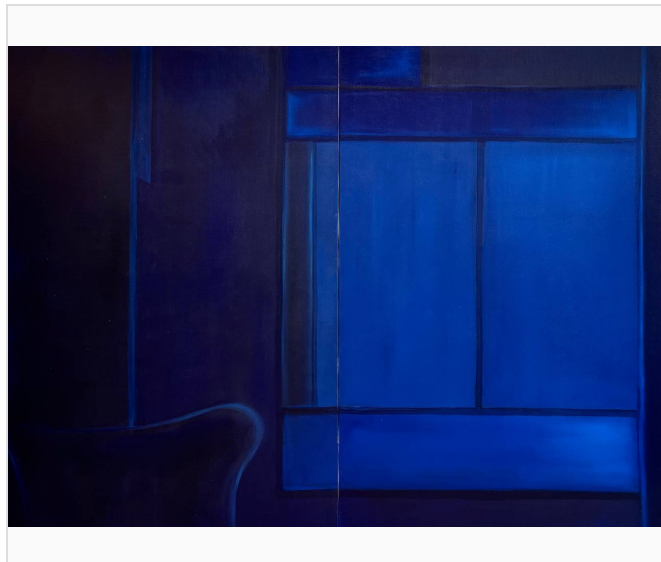

### About the artwork

Diptych

Medium:	Painting
Materials:	Acrylic on Canvas
Size:	180 x 200 Centimeters (cm)
Frame:	Not Framed
Availability:	Available
Classification:	Unique
Signature:	Signed