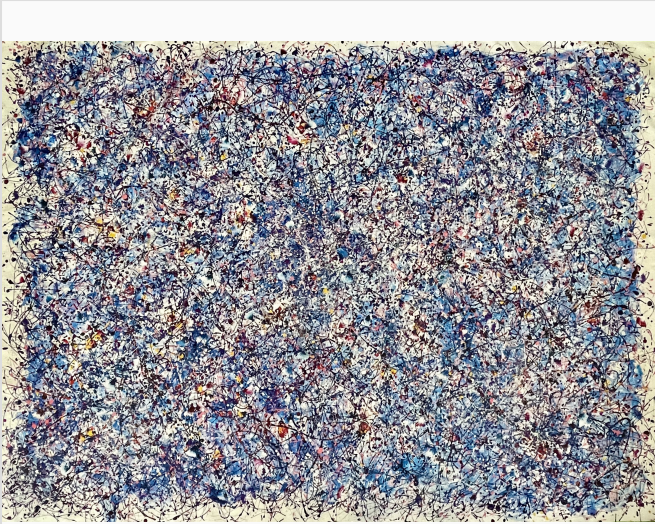

Betty Yaghi

ASPEN EYES

Price on Request

2022 • Includes Certificate of Authenticity

Mark Hachem

📍 Beirut, Lebanon

Medium:	Painting
Materials:	Acrylic on Canvas
Size:	144 x 210 cm
Frame:	Not Framed
Availability:	Available
Classification:	Unique
Signature:	Not Signed