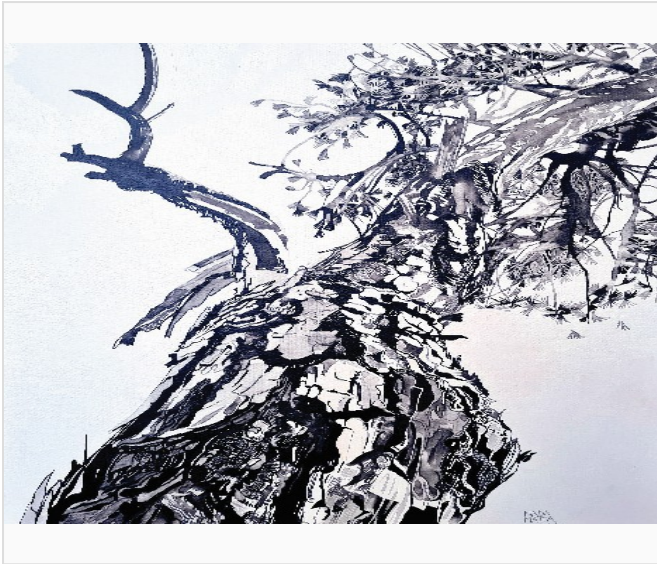

Nada Matta

THE MAGIC FOREST

\$3,000.00

VAT and other taxes are not reflected in the listed pricing

2023 • Includes Certificate of Authenticity

Art Scene Gallery

📍 Beirut, Lebanon

Medium:	Painting
Materials:	Acrylic on Canvas
Size:	96 × 75 Centimeters (cm)
Frame:	Not Framed
Availability:	Available
Classification:	Unique
Signature:	Signed