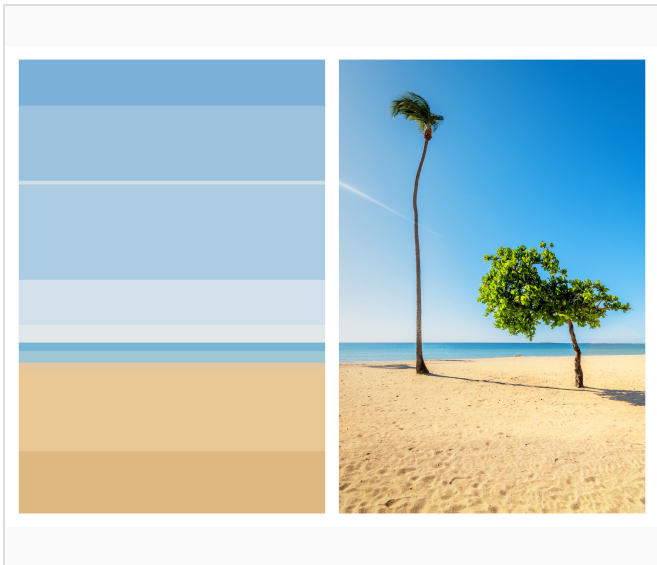

**About the artwork**

This artwork is a two-panel C-print, face-mounted on 4mm acrylic glass, backed with aluminum. Ready to hang. Different sizes are available. (45" X 60" & 54" X 72")

Temporal Perception is a series of photographic diptychs that explore the fleeting nature of visual memory. Each work begins with a photograph, paired with a second panel composed of color fields sampled directly from it. At first glance, the diptychs appear as a single unified composition, where colors and geometric lines form a cohesive whole.