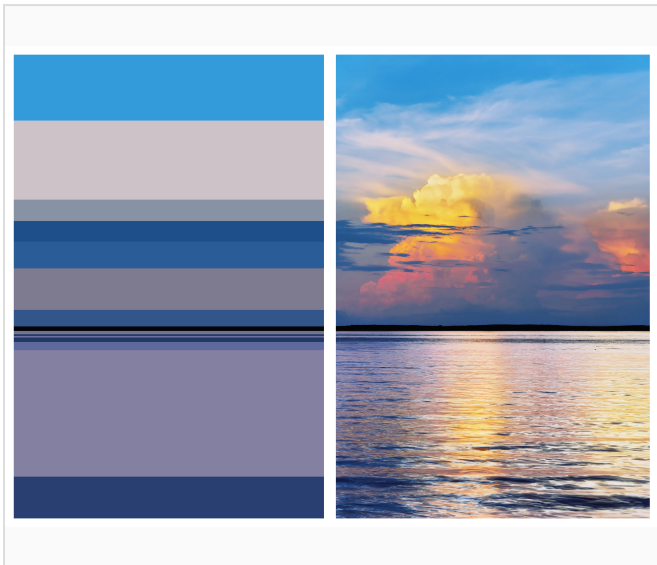

Serge Hamad**TEMPORAL PERCEPTION #203****\$4,000.00**

VAT and other taxes are not reflected in the listed pricing

2019 • Includes Certificate of Authenticity

Serge Hamad

📍 United States of America

**About the artwork**

This artwork is a two-panel C-print, face-mounted on 4mm acrylic glass, backed with aluminum. Ready to hang. Different sizes are available. (45" X 60" & 54" X 72")

Temporal Perception is a series of photographic diptychs that explore the fleeting nature of visual memory. Each work begins with a photograph, paired with a second panel composed of color fields sampled directly from it. At first glance, the diptychs appear as a single unified composition, where colors and geometric lines form a cohesive whole.

Medium:	Photography
Materials:	C-Print
Style:	Contemporary, Photography
Size:	36 x 48 Inches (in)
Frame:	Framed
Availability:	Available
Classification:	Limited Edition
Series:	Part of a Series
Signature:	Signed