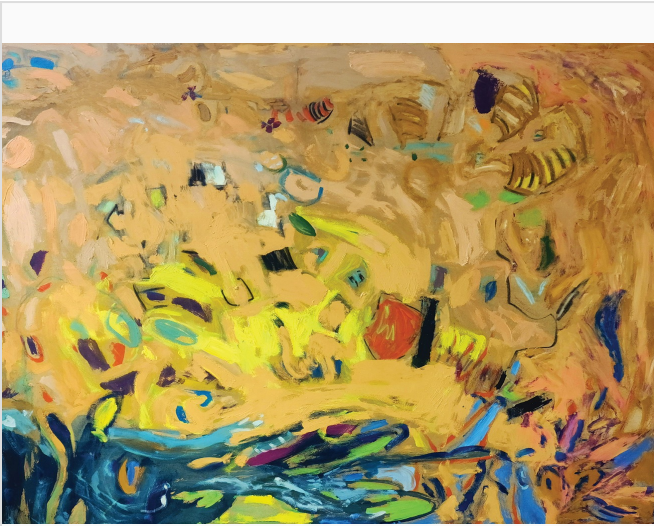

Effa Msaileb

WHEN THE EARTH DREAMS

Price on Request

2025 • Includes Certificate of Authenticity

Art Scene Gallery

Beirut, Lebanon

Medium:	Painting
Materials:	Oil on Canvas
Style:	Abstract,Landscape
Size:	150 x 150 Centimeters (cm)
Frame:	Not Framed
Availability:	Available
Classification:	Unique
Signature:	Signed