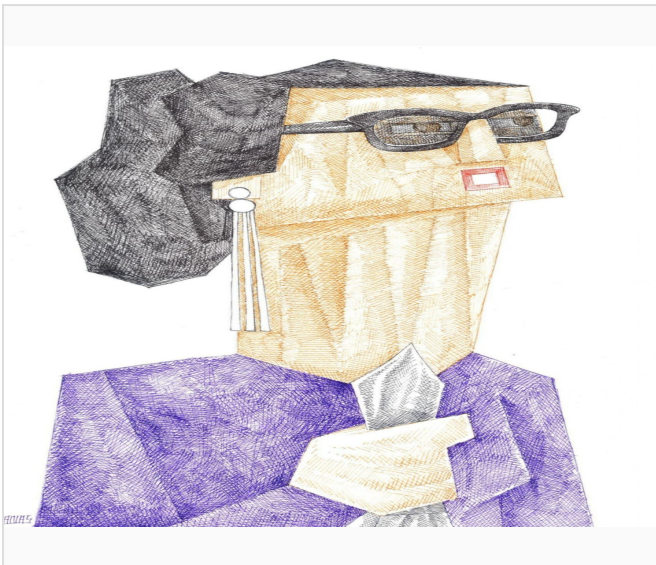

Anas El Lakkis

UMM KULTHUM SERIES

Price on Request

2026 • Includes Certificate of Authenticity

Kalim Bechara Art Gallery

Beirut, Lebanon

Medium:	Drawing / Works on Paper
Materials:	Ink on Paper
Size:	41 × 29 Centimeters (cm)
Frame:	Framed
Availability:	Available
Classification:	Unique
Series:	Part of a Series
Signature:	Signed