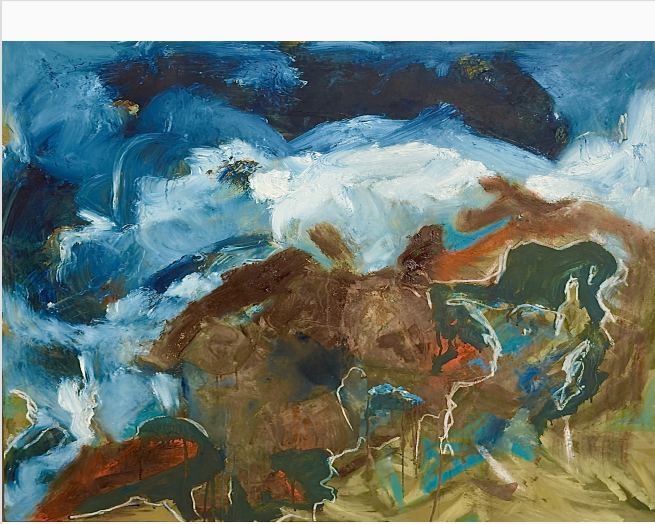

Caleen Ladki

## CROSSING INTO LIGHT

Price on Request

2025 • Includes Certificate of Authenticity

**Kalim Bechara Art Gallery**

📍 Beirut, Lebanon

Medium:	Painting
Materials:	Mixed Media on Canvas
Size:	110 x 100 Centimeters (cm)
Frame:	Not Framed
Availability:	Available
Classification:	Unique
Signature:	Signed