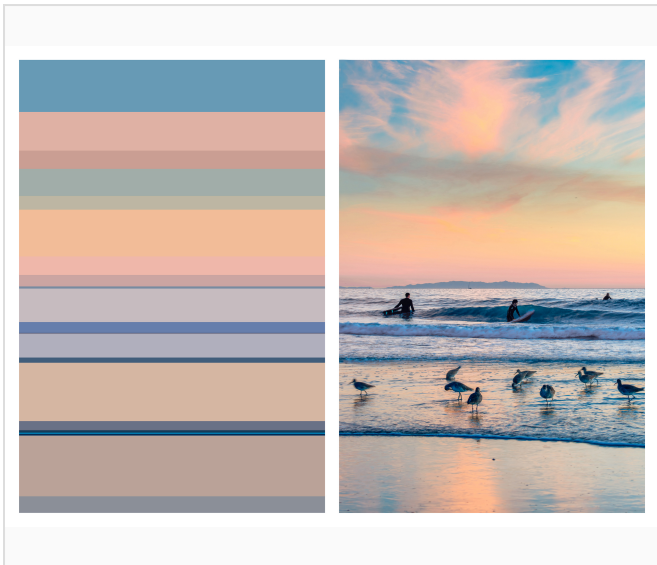

**About the artwork**

This artwork is a two-panel C-print, face-mounted on 4mm acrylic glass, backed with aluminum. Ready to hang. Different sizes are available. (45" X 60" & 54" X 72")

Temporal Perception is a series of photographic diptychs that explore the fleeting nature of visual memory. Each work begins with a photograph, paired with a second panel composed of color fields sampled directly from it. At first glance, the diptychs appear as a single unified composition, where colors and geometric lines form a cohesive whole.