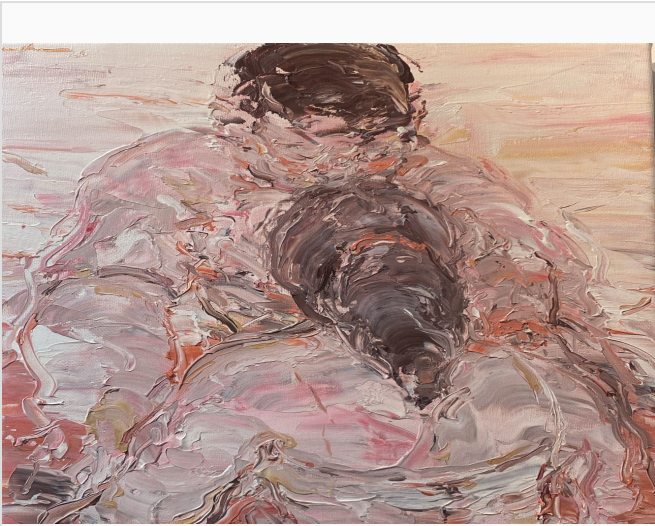

## WHISPER IN THE STORM SERIES

Price on Request

2025 • Includes Certificate of Authenticity

**Kalim Bechara Art Gallery**

📍 Beirut, Lebanon

Medium:	Painting
Materials:	Acrylic on Canvas
Size:	50 × 40 Centimeters (cm)
Frame:	Not Framed
Availability:	Available
Classification:	Unique
Series:	Part of a Series
Signature:	Signed