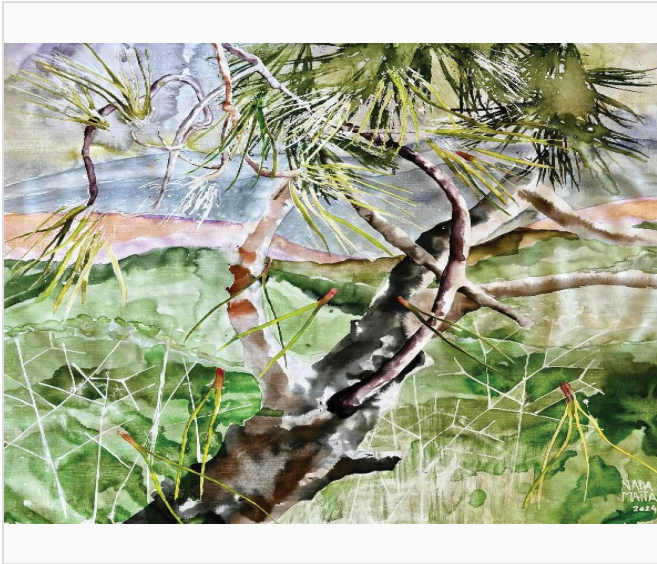

Nada Matta

THE MAGIC FOREST

\$7,200.00

VAT and other taxes are not reflected in the listed pricing

2024 • Includes Certificate of Authenticity

Art Scene Gallery

📍 Beirut, Lebanon

Medium:	Painting
Materials:	Acrylic on Canvas
Size:	145 x 140 Centimeters (cm)
Frame:	Not Framed
Availability:	Available
Classification:	Unique
Signature:	Signed