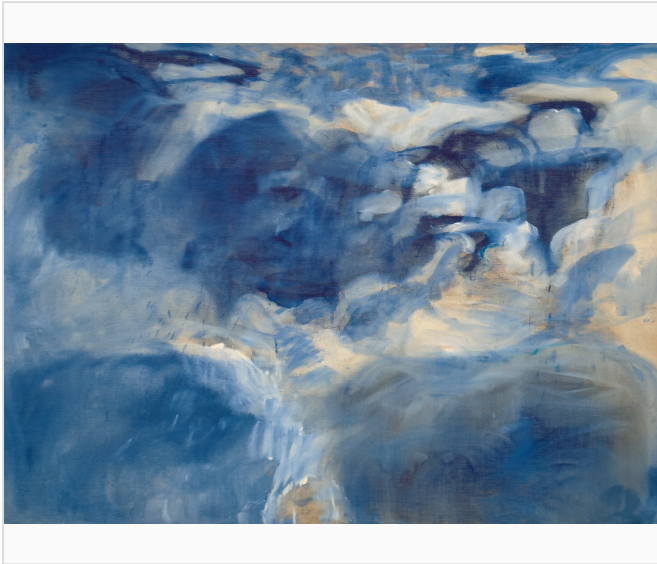

Caleen Ladki

## VEIL OF THE BLUE REALM

Price on Request

2025 • Includes Certificate of Authenticity

**Kalim Bechara Art Gallery**

📍 Beirut, Lebanon

Medium:	Painting
Materials:	Oil on Canvas
Size:	200 x 150 Centimeters (cm)
Frame:	Not Framed
Availability:	Available
Classification:	Unique
Signature:	Signed