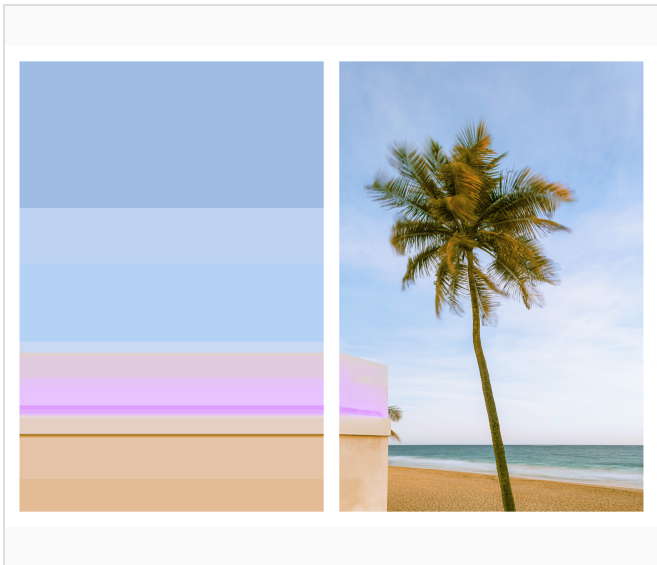

Serge Hamad

TEMPORAL PERCEPTION #407

$4,000.00

VAT and other taxes are not reflected in the listed pricing

2026 • Includes Certificate of Authenticity

Serge Hamad

📍 United States of America

About the artwork

This artwork is a two-panel C-print, face-mounted on 4mm acrylic glass, backed with aluminum. Ready to hang. Different sizes are available. (45" X 60" & 54" X 72")

Temporal Perception is a series of photographic diptychs that explore the fleeting nature of visual memory. Each work begins with a photograph, paired with a second panel composed of color fields sampled directly from it. At first glance, the diptychs appear as a single unified composition, where colors and geometric lines form a cohesive whole.

Medium:	Photography
Materials:	C-Print
Style:	Contemporary, Photography
Size:	36 x 48 Inches (in)
Frame:	Framed
Availability:	Available
Classification:	Limited Edition
Series:	Part of a Series
Signature:	Signed