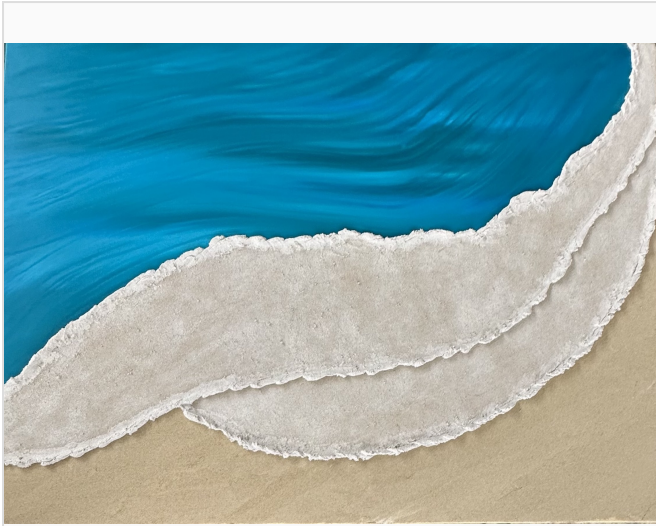

## SUBTLE SURFACE

**\$1,500.00**

VAT and other taxes are not reflected in the listed pricing

2024 • Includes Certificate of Authenticity

**Nahla Jaber**

📍 Lebanon

Medium:	Painting
Materials:	Mixed Media on Canvas
Size:	120 x 80 Centimeters (cm)
Frame:	Framed
Availability:	Available
Classification:	Unique
Series:	Part of a Series
Signature:	Signed