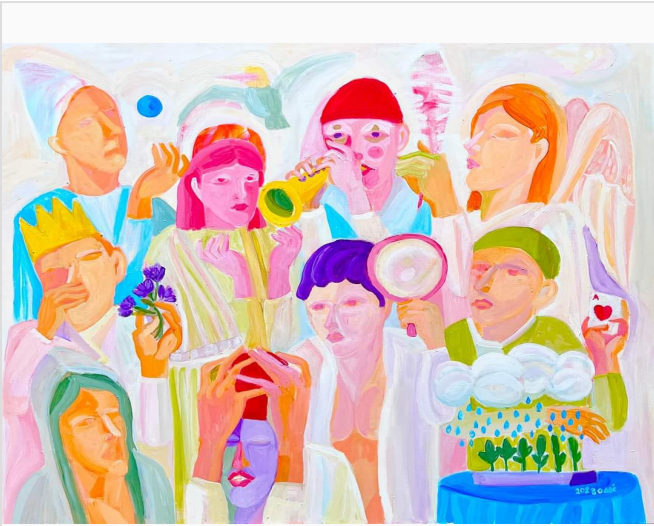

Ghylan Safadi

EVERY TABLE HAS A STORY

\$8,000.00

VAT and other taxes are not reflected in the listed pricing

2023 • Includes Certificate of Authenticity

Maya Art Space

📍 Beirut, Lebanon

Medium:	Painting
Materials:	Acrylic on Canvas
Size:	120 x 140 Centimeters (cm)
Frame:	Not Framed
Availability:	Available
Classification:	Unique
Signature:	Signed