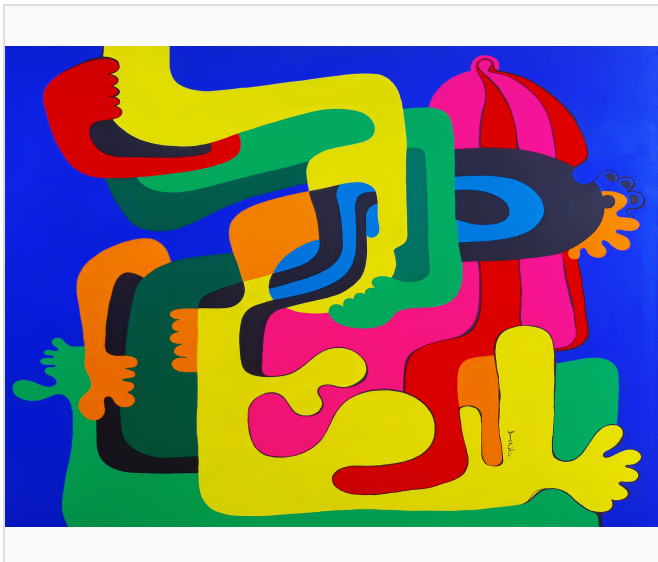

Dana Halwani

I LOSE CONTROL

Price on Request

2024 • Includes Certificate of Authenticity

Dana Halwani

📍 Lebanon

About the artwork

A mix of anger, confusion, sadness, disappointment, and hurt marks a process of emerging from depression and disbelief. In the act of making, I release control and allow inner and outer chaos to shape the work. Recovery comes later; expression comes first.

Medium:	Painting
Materials:	Acrylic on Canvas
Style:	Contemporary
Size:	120 × 120 Centimeters (cm)
Frame:	Not Framed
Availability:	Available
Classification:	Unique
Signature:	Signed