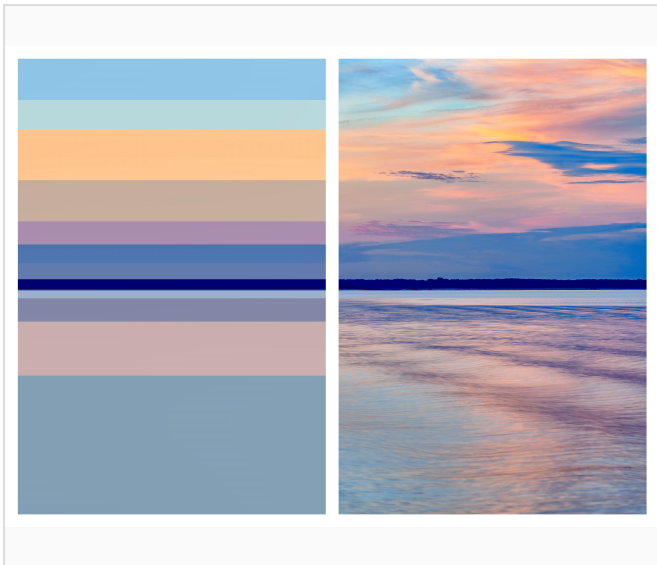

Serge Hamad

TEMPORAL PERCEPTION #107

$4,000.00

VAT and other taxes are not reflected in the listed pricing

2019 • Includes Certificate of Authenticity

Serge Hamad

📍 United States of America

About the artwork

This artwork is a two-panel C-print, face-mounted on 4mm acrylic glass, backed with aluminum. Ready to hang. Different sizes are available. (45" X 60" & 54" X 72")

Temporal Perception is a series of photographic diptychs that explore the fleeting nature of visual memory. Each work begins with a photograph, paired with a second panel composed of color fields sampled directly from it. At first glance, the diptychs appear as a single unified composition, where colors and geometric lines form a cohesive whole.

Medium:	Photography
Materials:	C-Print
Style:	Contemporary, Photography
Size:	36 x 48 x 1.00 cm
Frame:	Framed
Availability:	Available
Classification:	Limited Edition
Series:	Part of a Series
Signature:	Signed