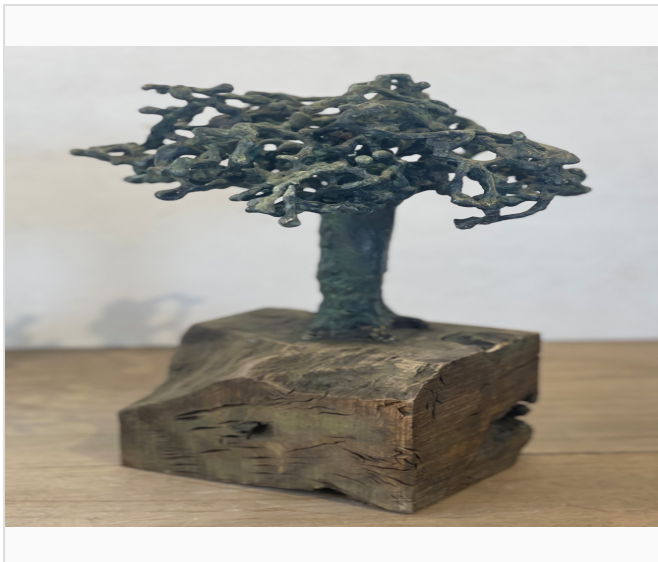

Mustafa Ali

BRONZE TREE

Price on Request

2025 • Includes Certificate of Authenticity

The Majlis Gallery

📍 Dubai, United Arab Emirates

About the artwork

Bronze Tree with walnut base

Medium:	Sculpture
Materials:	Bronze
Style:	Contemporary, Ornamentation
Size:	30 x 20 x 20.00 Centimeters (cm)
Frame:	Not Framed
Availability:	Available
Classification:	Unique
Series:	Part of a Series
Signature:	Signed