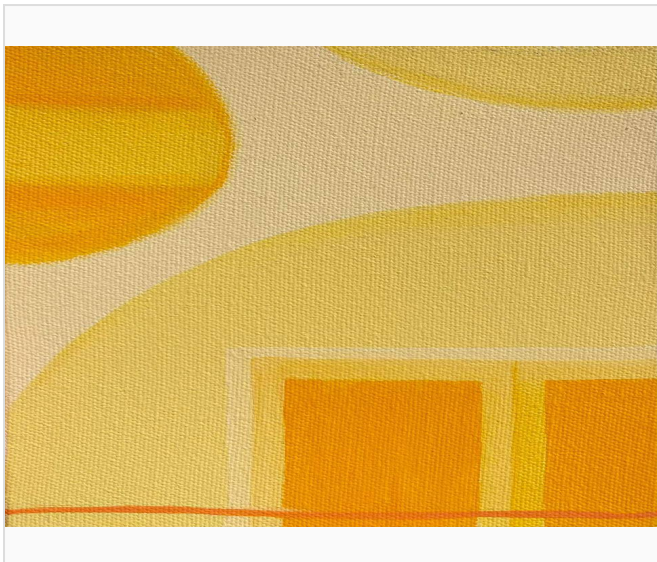

Julia Hashem

WATCHING YOU

Price on Request

2024 • Includes Certificate of Authenticity

Kalim Bechara Art Gallery

📍 Beirut, Lebanon

Medium:	Painting
Materials:	Acrylic on Canvas
Size:	20 × 15 Centimeters (cm)
Frame:	Not Framed
Availability:	Available
Classification:	Unique
Signature:	Signed