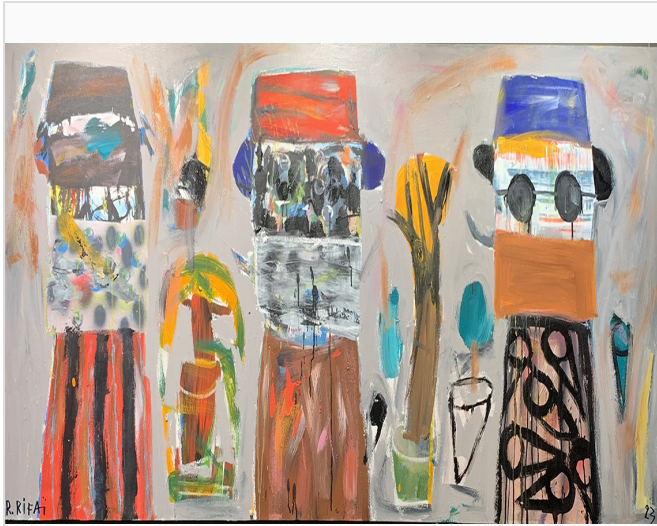

Raouf Abdallah Rifai

DARWICH GARDEN

Price on Request

2023 • Includes Certificate of Authenticity

Nadine Fayad Art Gallery

Beirut, Lebanon

Medium:	Painting
Materials:	Acrylic on Canvas
Style:	Contemporary
Size:	100 × 200 cm
Frame:	Not Framed
Availability:	Available
Classification:	Original Edition
Signature:	Signed