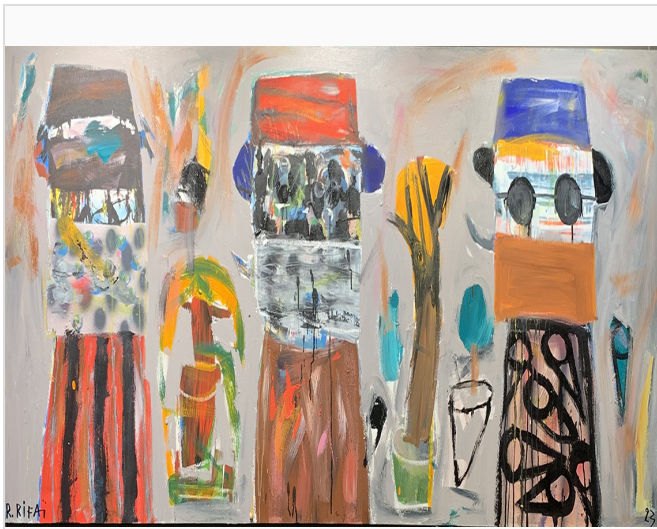

Raouf Abdallah Rifai

DARWICH GARDEN

Price on Request

2023 • Includes Certificate of Authenticity

Nadine Fayad Art Gallery

Beirut, Lebanon

Medium:	Painting
Materials:	Acrylic on Canvas
Style:	Contemporary
Size:	100 x 200 cm
Frame:	Not Framed
Availability:	Available
Classification:	Original Edition
Signature:	Signed