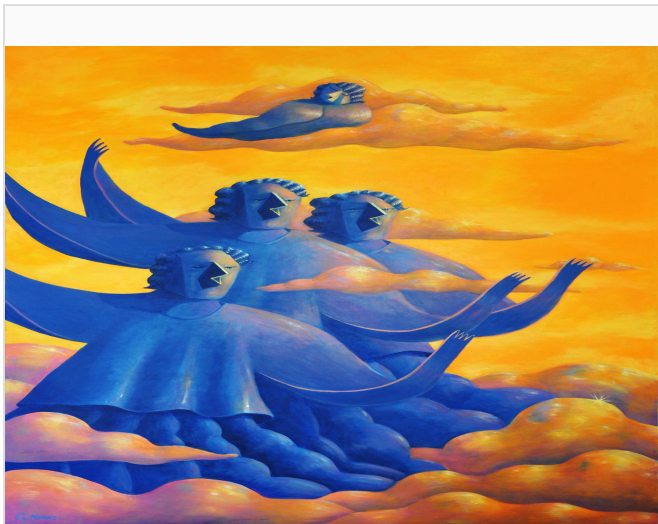

Shiva Noroozi

SWEET HEAVEN

\$3,500.00

VAT and other taxes are not reflected in the listed pricing

2024 • Includes Certificate of Authenticity

Maya Art Space

📍 Beirut, Lebanon

Medium:	Painting
Materials:	Acrylic on Canvas
Size:	120 x 80 cm
Frame:	Not Framed
Availability:	Available
Classification:	Unique
Signature:	Signed