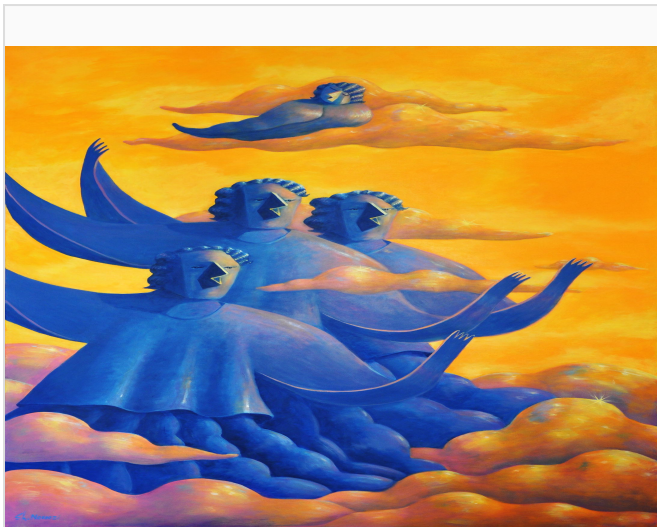

Shiva Noroozi

## SWEET HEAVEN

**\$3,500.00**

VAT and other taxes are not reflected in the listed pricing

2024 • Includes Certificate of Authenticity

**Maya Art Space**

📍 Beirut, Lebanon

Medium:	Painting
Materials:	Acrylic on Canvas
Size:	120 x 80 cm
Frame:	Not Framed
Availability:	Available
Classification:	Unique
Signature:	Signed