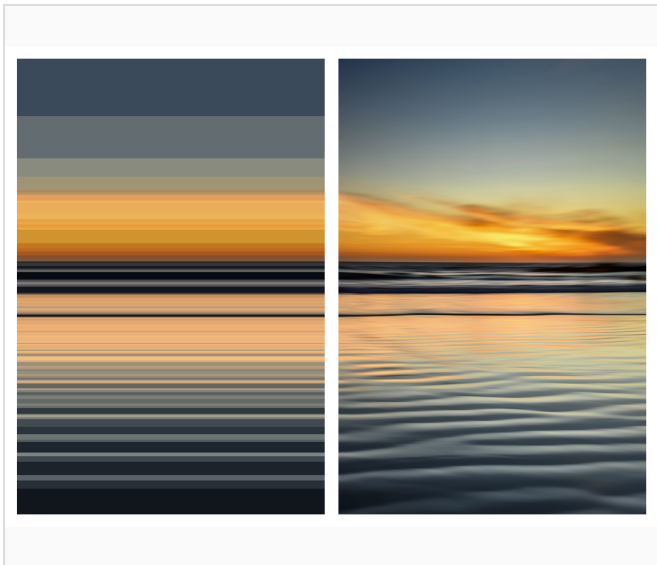

**Serge Hamad****TEMPORAL PERCEPTION #406****\$4,000.00**

VAT and other taxes are not reflected in the listed pricing

2023 • Includes Certificate of Authenticity

**Serge Hamad**

📍 United States of America

**About the artwork**

This artwork is a two-panel C-print, face-mounted on 4mm acrylic glass, backed with aluminum. Ready to hang. Different sizes are available. (45" X 60" & 54" X 72")

Temporal Perception is a series of photographic diptychs that explore the fleeting nature of visual memory. Each work begins with a photograph, paired with a second panel composed of color fields sampled directly from it. At first glance, the diptychs appear as a single unified composition, where colors and geometric lines form a cohesive whole.

Medium:	Photography
Materials:	C-Print
Style:	Contemporary, Photography
Size:	36 x 48 Inches (in)
Frame:	Framed
Availability:	Available
Classification:	Limited Edition
Series:	Part of a Series
Signature:	Signed