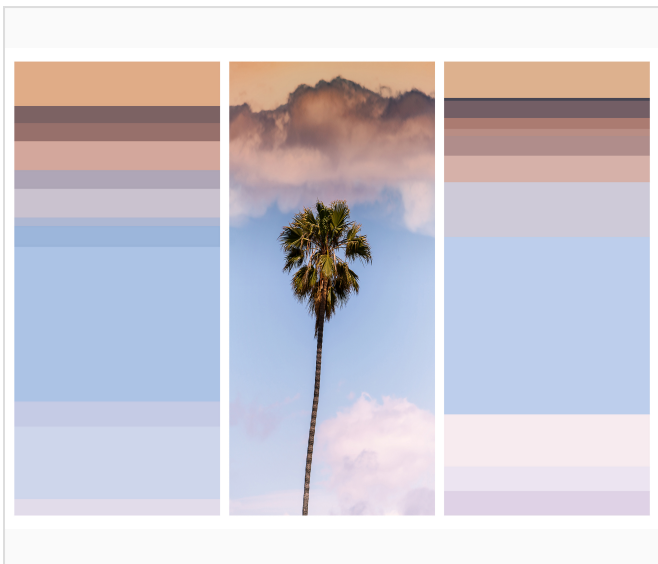

Serge Hamad

TEMPORAL PERCEPTION #312A

$6,000.00

VAT and other taxes are not reflected in the listed pricing

2019 • Includes Certificate of Authenticity

Serge Hamad

📍 United States of America

About the artwork

This artwork is a three-panel C-print, face-mounted on 4mm acrylic glass, backed with aluminum. Ready to hang. Different sizes are available. (45" X 90" & 54" X 108")

Temporal Perception is a series of photographic triptychs that explore the fleeting nature of visual memory. Each work begins with a photograph, paired with a second panel composed of color fields sampled directly from it. At first glance, the diptychs appear as a single unified composition, where colors and geometric lines form a cohesive whole.

Medium:	Photography
Materials:	C-Print
Style:	Contemporary, Photography
Size:	36 x 72 x 1.00 cm
Frame:	Framed
Availability:	Available
Classification:	Limited Edition
Series:	Part of a Series
Signature:	Signed