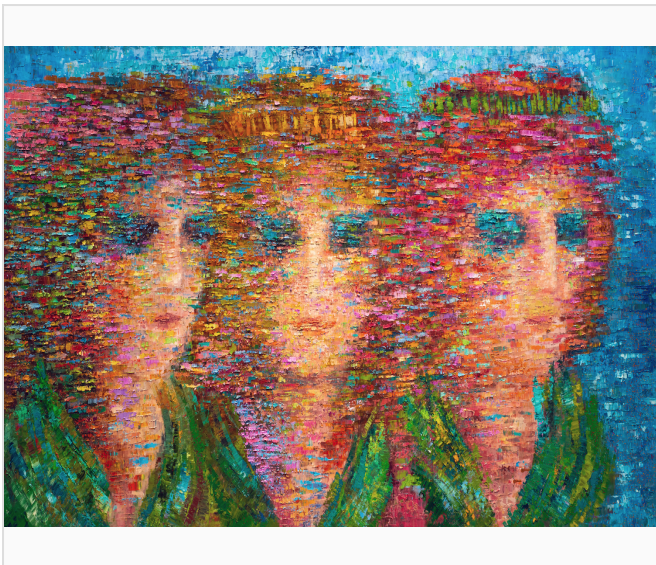

Roshanak Aminelahi

WHISPERS OF THE BLOOMING DAWN

Price on Request

2024 • Includes Certificate of Authenticity

Ayyam Gallery

📍 Dubai, United Arab Emirates

About the artwork

Aminelahi's expressionist paintings range from abstraction to figuration, and often use allegory and symbolism to address urgent themes, such as the subject of war or social conflict. Ancient mythology and poetry, particularly the Shahnameh, have been central to her recent works, which are executed with heavy layers of paint and thick brush marks that create textured, multidimensional imagery. Aminelahi's tactile surfaces recall the sculptural approach to painting that was pioneered by twentieth-century San Francisco Bay Area painters like Jay DeFeo.

Medium:	Painting
Materials:	Mixed Media on Canvas
Style:	Portrait
Size:	120 x 220 Centimeters (cm)
Frame:	Not Framed
Availability:	Available
Classification:	Unique
Signature:	Signed